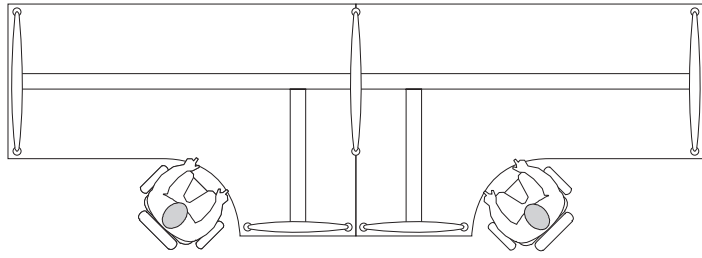

6.0 Suggested Layouts.