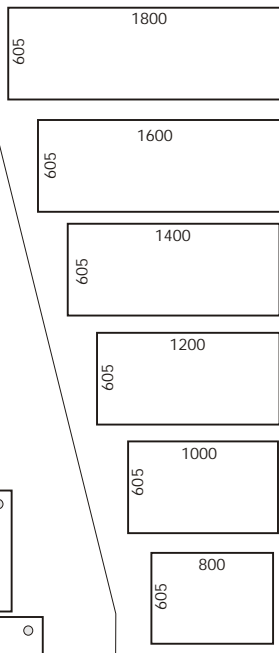

Corner Desks

Straight Desks

Desk Returns

Single Wave Desks

Return Wave Desks

Bow Front Desk

Desk high Pedestals

Pedestals

Double Wave Desks

Meeting end Desks