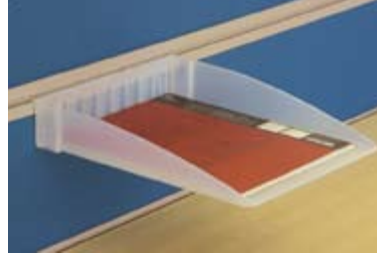

Tool rail integral with middle part of screen

width (mm)	(£)
600	44.00
800	48.00
1000	52.00
1200	56.00
1400	58.00
1600	61.00
1800	69.00
2000	71.00

Plastic tray **not included**.
Shown for illustration purposes.

Tool rail integral with top edge of a **RECTANGULAR SCREEN**

add 'N' to end of screen code and add price to the cost of the screen.
e.g. PSO 0306 N (Price = £114 + £13)

Tool rail integral with middle part of **RECTANGULAR** or **WAVE SCREEN**

add 'NM' to end of screen code and add price to the cost of the screen.
e.g. PSO 0306 NM (Price = £114 + £44)

A FULL RANGE OF TOOL RAIL ACCESSORIES ARE AVAILABLE