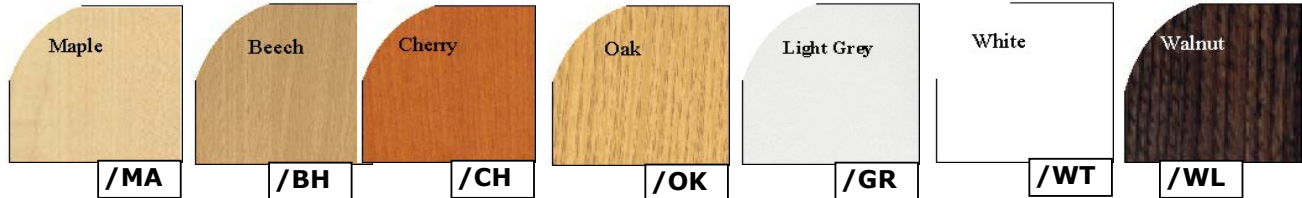

Contain

Storage to suit all concept ranges

Concept

Filing cabinets
Storage units
Bookcase

Contain

Storage

Finish options

Pedestals & Bookcase

Corner bookcase units

code	Dimensions	Price £
Open Front		
66QS	600 x 600 x 725H	200.00
88QS	800 x 800 x 725H	230.00
Tambour Front		
88QST	800 x 800 x 725H	315.00

Bookcase units

code	Dimensions	Price £
800W Bookcase units (400D)		
7B8	725H + 1 shelf	175.00
12B8	1200H + 2 shelves	210.00
16B8	1600H + 3 shelves	240.00
18B8	1800H + 3 shelves	260.00
20B8	2000H + 4 shelves	275.00
975W Bookcase units (400D)		
7B	725H + 1 shelf	200.00
12B	1200H + 2 shelves	230.00
16B	1600H + 3 shelves	270.00
18B	1800H + 3 shelves	290.00
20B	2000H + 4 shelves	300.00
1BM8	Additional shelf 800W	20.00
1MB	Additional shelf 975W	21.00

Add **/SF** to above storage for systems fittings

Finish Options

(Maple= **/MA**) (Beech= **/BH**) (Cherry= **/CH**) (Oak= **/OK**)
(Gray= **/GR**) (Walnut= **/WL**) (Black= **/BK**) (White= **/WT**)